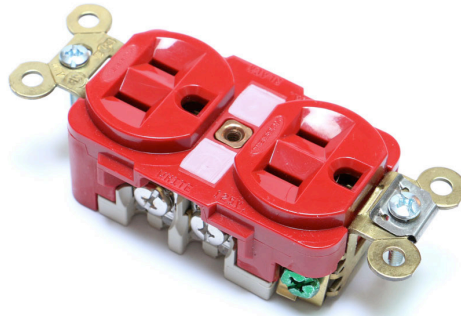

AV Options TibiaPlus12 Deep-Cryo AC cable – 6 ft.

AV Options TibiaPlus12-PowerCon Deep-Cryo AC cable – 6 ft.

AV Options Tibia C7 Deep-Cryo AC cable – 6 ft.

AV Options Hubbell Deep-Cryo AC Duplex Wall Outlet

***AV Options Hubbell Deep-Cryo AC Duplex Wall Outlet
with TibiaPlus12 Deep-Cryo AC Cable***

AV Options SuperWiremold Deep-Cryo 9 outlet Power Strip / 6 ft cord

SPECIFICATIONS

Plinth: Hand finished solid Maple

Overall product length, width, height: 16" x 3-1/2" x 4"

Feet: Acoustifeet (Silicone)

9-outlet strip: Wiremold

Maximum Rating: 60HZ, 15A, 120V

Housing: Non-ferrous (Aluminum)

Receptacles spacing: 1-1/4" center to center x 9

Cord type: 14/3 SJT

Cord Length: 6ft

Upgraded Plug type fitted: Wattgate 5266i

Deep-Cryo Treated parts: Entire strip, Cord & Plug

AV Options ULTRA-HBL Deep-Cryo 6 outlet 120V AC Power Strip

SPECIFICATIONS

Chassis: Stainless Steel Type 304 (non-magnetic)